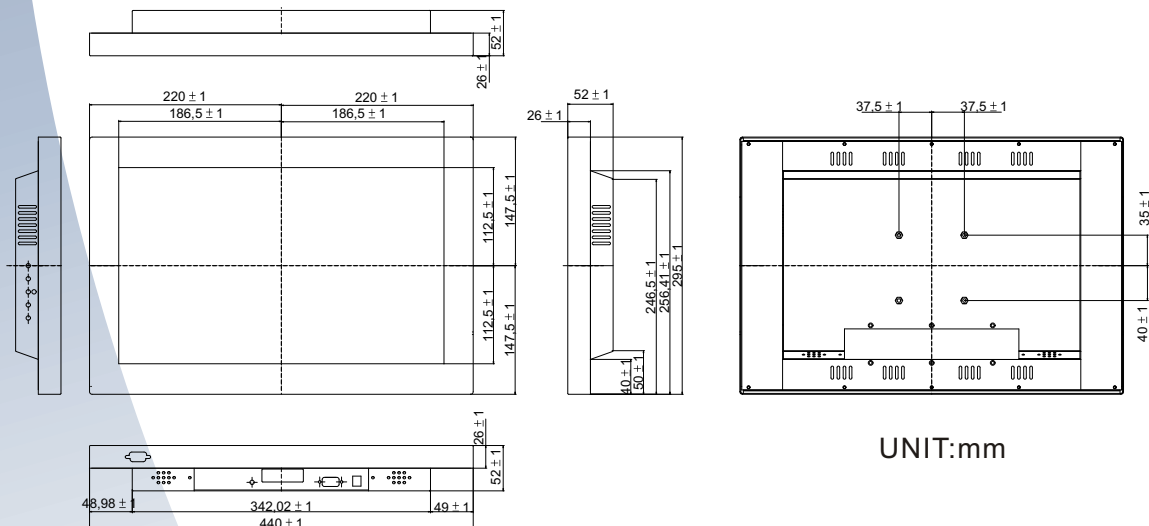

Media player/ Digital Frame Solution

17" (16:9)

Specifications

Model Name	FVCHW174-450
Viewable Size Image	17"(16:9)
Active Display Area (mm)	370.56(H) x 222.34(V)
Pixel Pitch (mm)	0.2895(H) x 0.2895(V)
Number of Pixels	1280x768(WXGA)
Contrast Ratio	800:1 (typ.)
Display Color	16.2M(6bits+FRC)
Brightness(CD/m ²)	450
Viewing Angle (CR>=10)	-85~85(H) ; -85~85(V)
Power Source	AC100~240V, Universal, 10%
Power Consumption	43W typical, normal operation
VESA Mounting	Yes
Playable Format	MPEG1/2/4, JPEG, MP3
Storage Capacity	CF/IBM Microdrive/SM/MMC/SD/MS card
Audio Output(optional)	Stereo Output 2Wx2 Speaker
Playback Functions	Play, Stop, Pause, Repeat, Previous/Next Track, Mute, Rotate, Interval Time, Play List and Media Classification
VGA Mode(optional)	
Synchronization Range	
Horizontal / Vertical	31.5~68KHz/60~75Hz
Recommended Resolution	1280x768@60Hz,75Hz

Mechanical Drawing

UNIT:mm