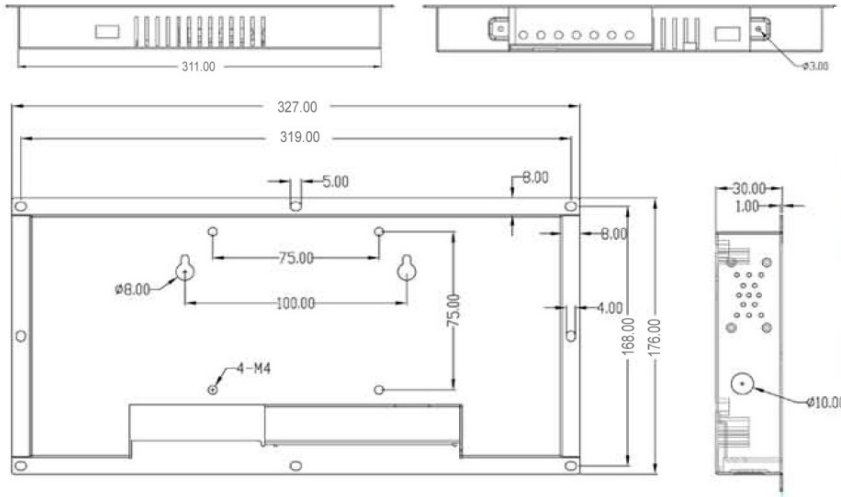

10.2" Ad Player

Model Number: FV2500-10CH

Chassis or Open Frame

Mechanical Drawing

FV FlashView
Control Your Message

Specifications

Display size	10.2"
Display area	220.0(H)x132.48(V)mm
Screen Resolution	800x480
Brightness	250 cd/m2
Ratio	16:9
Contrast Reatio	300:1
Viewing angel	65/65/55/65
Response time	40ms
colors	16.7M
Media Support	JPEG, MPG1-4, DIVX, AVI
Max resolution image	720x480
Max resolution video	720x480
Input voltage	5v
Power supply(volts)	AC100-240V
Audio	2w, 8Ω
Working Temp	-30°C~85°C

- Available with 2 to 8 touch segments
- Decision tree up to 8 layers deep
- Built-in media player
- Accepts SD flash memory cards
- USB port available
- Auto start
- Play content circularly and automatically
- Supports slide show
- Programmable timer
- Built-in two speakers stereo
- Multi-language OSD: English/Chinese/ other
- Security door protects media and power
- Strong shock-proof capability
- Mounting functions,VESA holes
- Factory programming required
- 1 Year Warranty